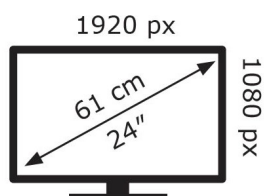

ENERG ⚡

IIYAMA CORPORATION

GB2470HSU-B1

19 kWh/1000h

2019/2013