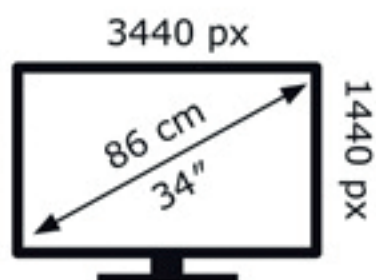

ENERG

LC-Power

LC-M34-UWQHD-165-C

32 kWh/1000h

ABCDEF**G**

52 kWh/1000h

2019/2013