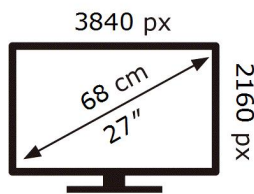

ENERG

SAMSUNG

S27A800UNU

30 kWh/1000h

ABCDEF **G**

HDR

37 kWh/1000h

2019/2013