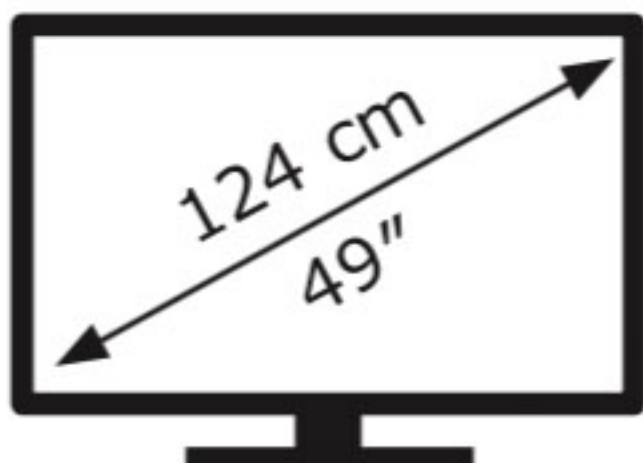

ENERGY

LG Electronics

49WL95C

55 kWh/1000h

ABCDEF**G**

77 kWh/1000h

5120 px

1440 px