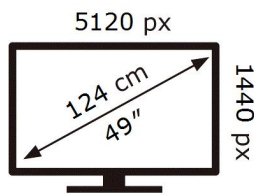

ENERG

SAMSUNG

C49G94TSSR

55 kWh/1000h

ABCDEF **G**

130 kWh/1000h

2019/2013