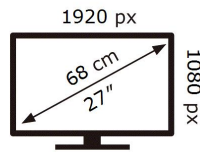

ENERGY

SAMSUNG

S27F350FHU

24 kWh/1000h

2019/2013