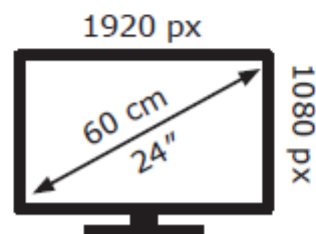

# ENERG

LG Electronics

24BK450H

**20** kWh/1000h

2019/2013