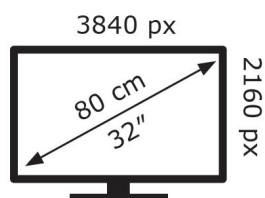

IIYAMA CORPORATION

XB3288UHSU-B1

40 kWh/1000h

ABCDEF **G**

52 kWh/1000h

2019/2013